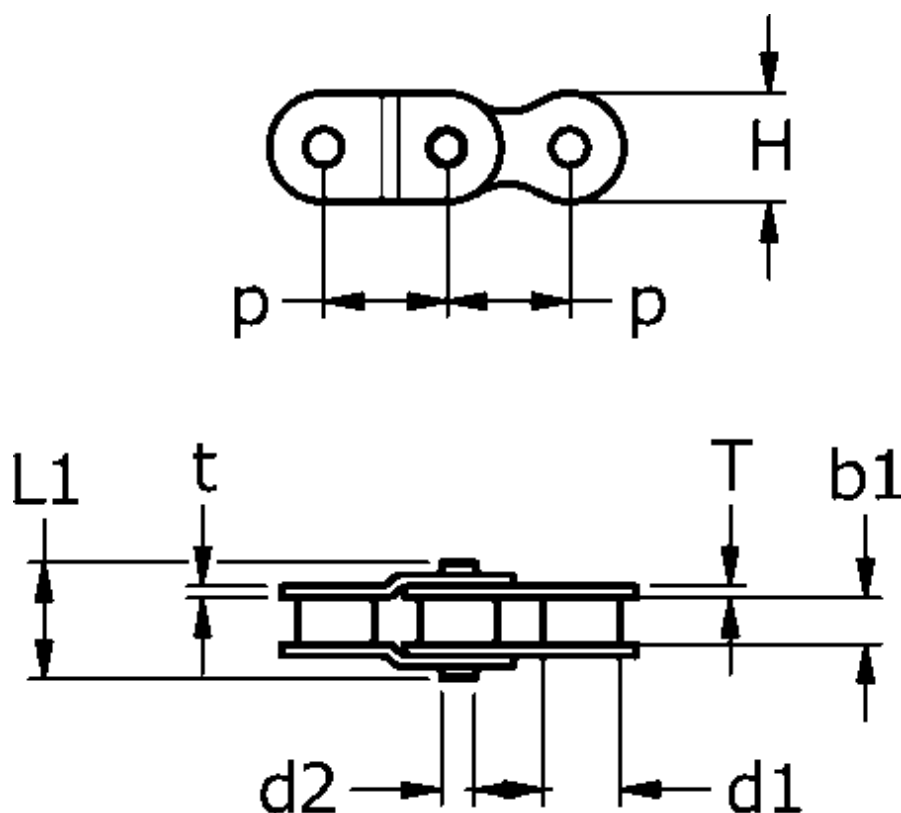

Article number: 61384102400008

Description: Tsubaki 24 B-1 Simplex double cranked link 2POL
Neptune. Lambda maintenance free

Note: 24 B-1

Measures

b1 = 25.40
d1 = 25.40
d2 = 14.63
H = 33.40
L1 = 26.65
P = 38.100
T = 6.00
t = 5.60